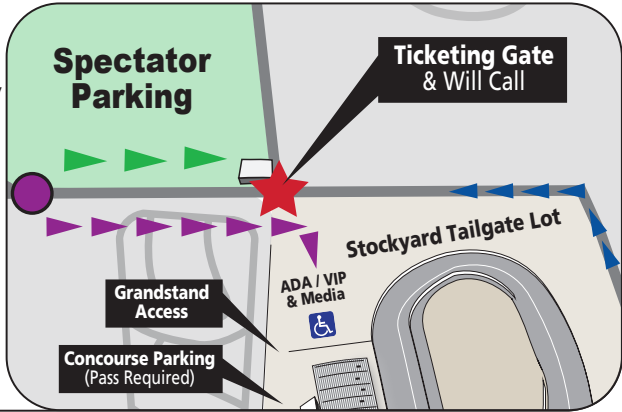

From  **Exit 54**

Paid Spectator Parking Entrance
(Credit card only / No cash)

ADA / VIP / Media Parking Entrance

Stockyard Entrance

Pit Entrance

See instructions on page 2

Entrance to Spectator Parking

From Las Vegas Blvd:

From I-15 South:

Take Exit 54, Speedway Blvd. After exiting take a left onto Speedway Blvd. After passing under the bridge, turn right onto Hollywood Blvd. Continue along Hollywood past Tropical Pkwy. Just past Tropical Pkwy, take a left turn through the gate into the parking entrance.

ADA / VIP / Media Parking:

Proceed through the Spectator Parking Lot. Enter the 'ADA / VIP / Media' gate and proceed to park in the lot closest to the Main Grandstand.

Entrance to the Stockyard Trackside Tailgate Lot / Pits

From Las Vegas Blvd. North:

Turn left at Entry 4. Take the first left and proceed straight to the designated entrance.

From Las Vegas Blvd. South:

Turn right at Entry 4. Take the first left and proceed straight to the designated entrance.