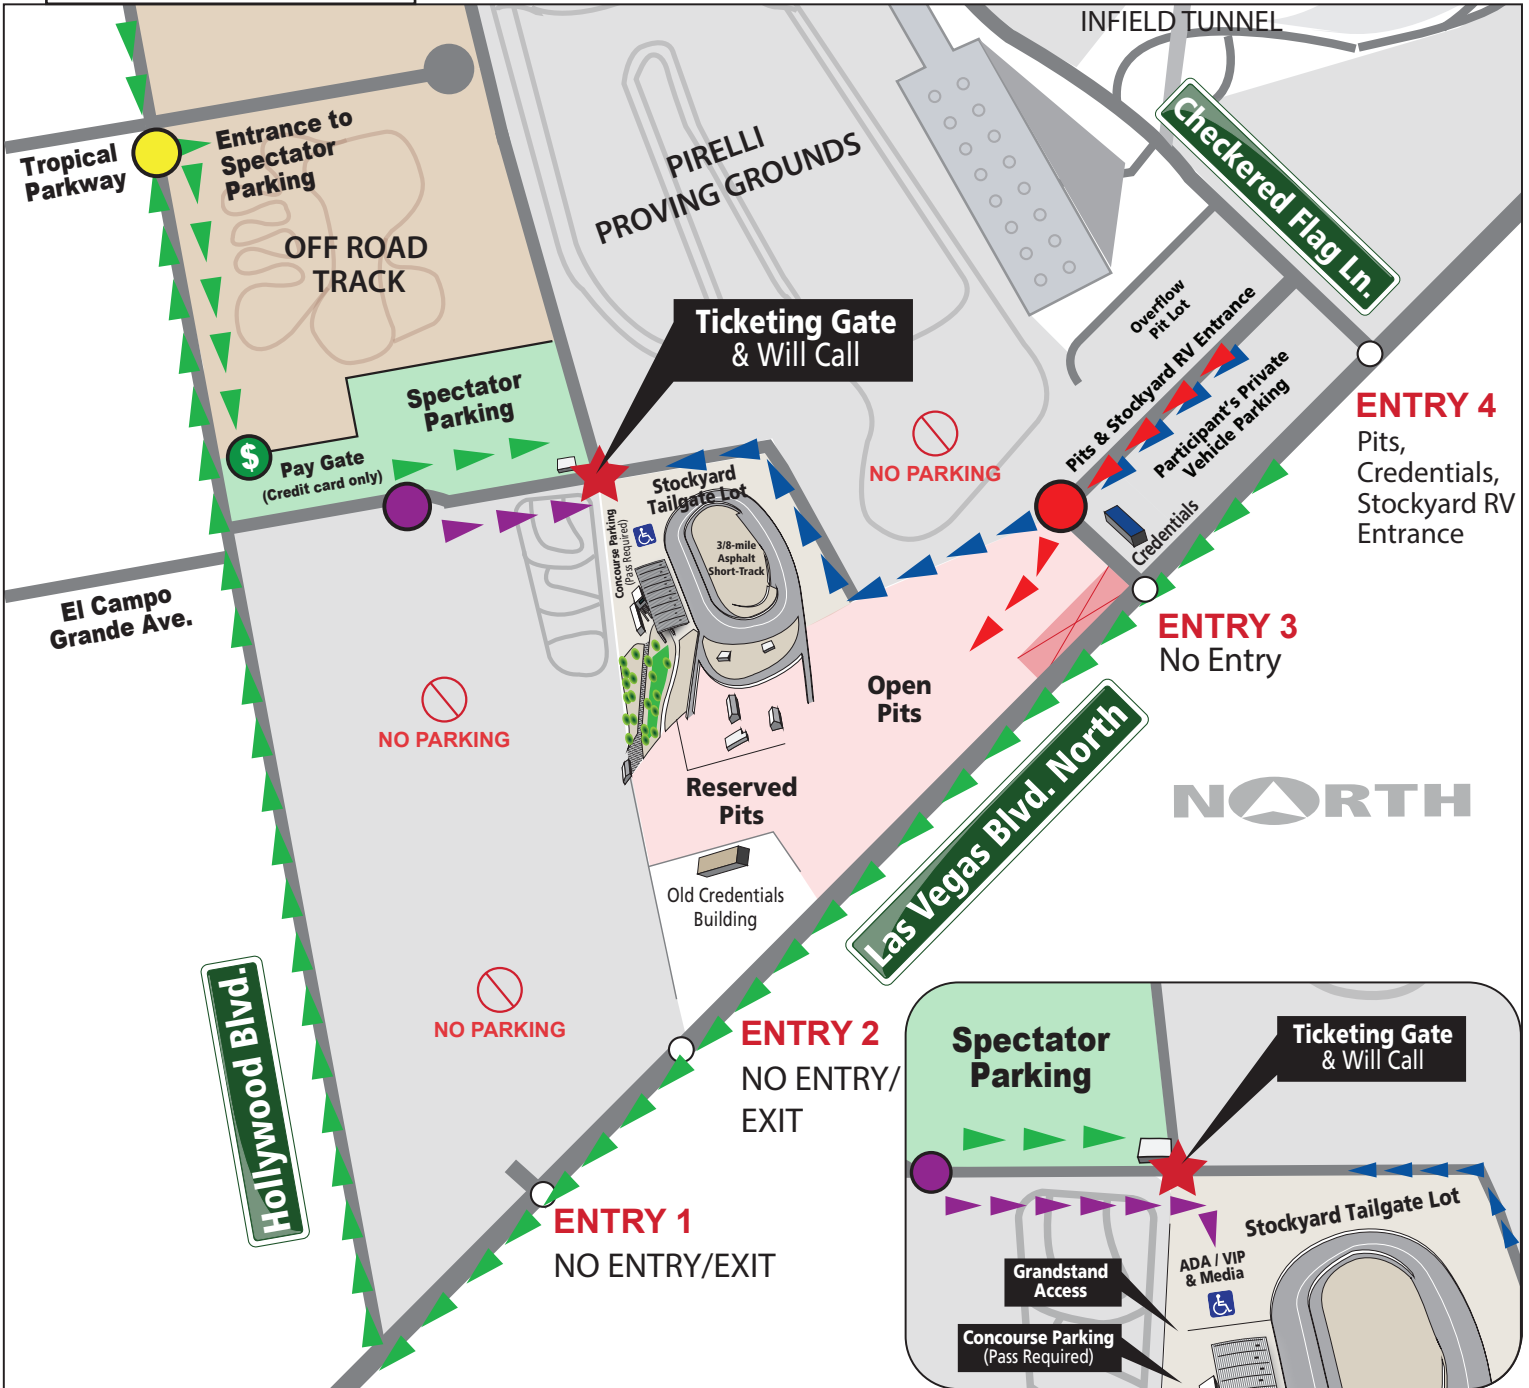

From **Exit 54**

Paid Spectator Parking Entrance
(Credit card only / No cash)

ADA / VIP / Media Parking Entrance

Stockyard Entrance

Pit Entrance

See instructions on page 2